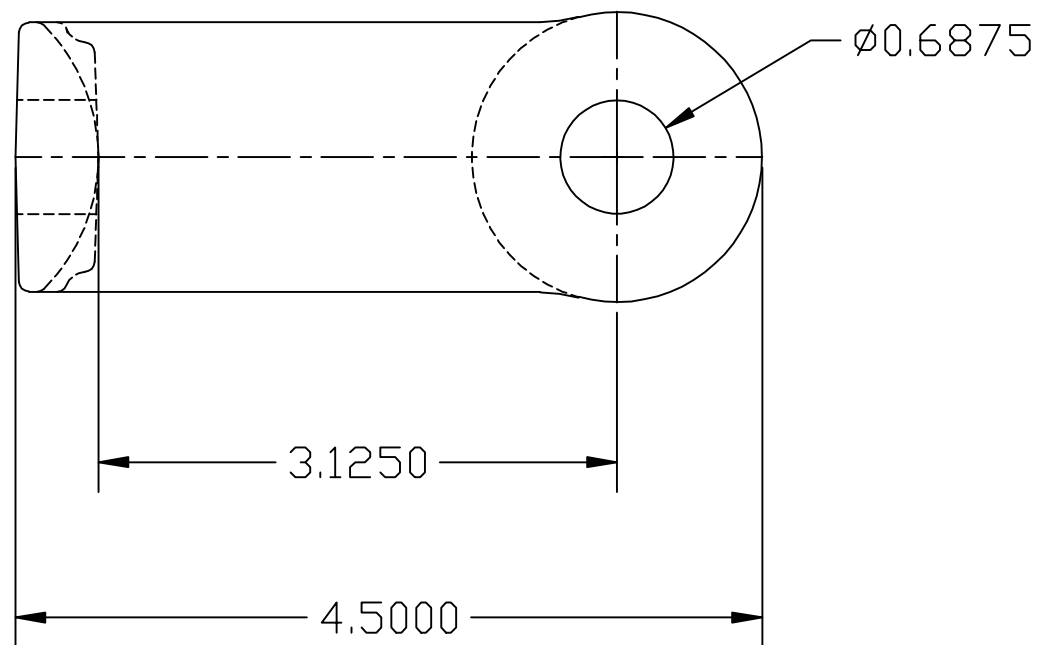

REVISIONS				
NO.	DATE	DESCRIPTION	BY	CKD

This information is confidential and is the property of Maclean Power Systems. It may not be made public or reproduced except that the Customer may make copies for use solely in installation, maintenance, and operation of products supplied by Maclean Power Systems.

MACLEAN POWER SYSTEMS A Maclean-fogg Company	
CCA-5-3.12 SECONDARY DEADEND CLEVIS	
DATE: 12-02-87	SCALE:
DWN. BY: EHJ	CKD. BY:
APR. BY:	NO. CEA-1879
R / 0	SH. 1 OF 1

ENG. REF.