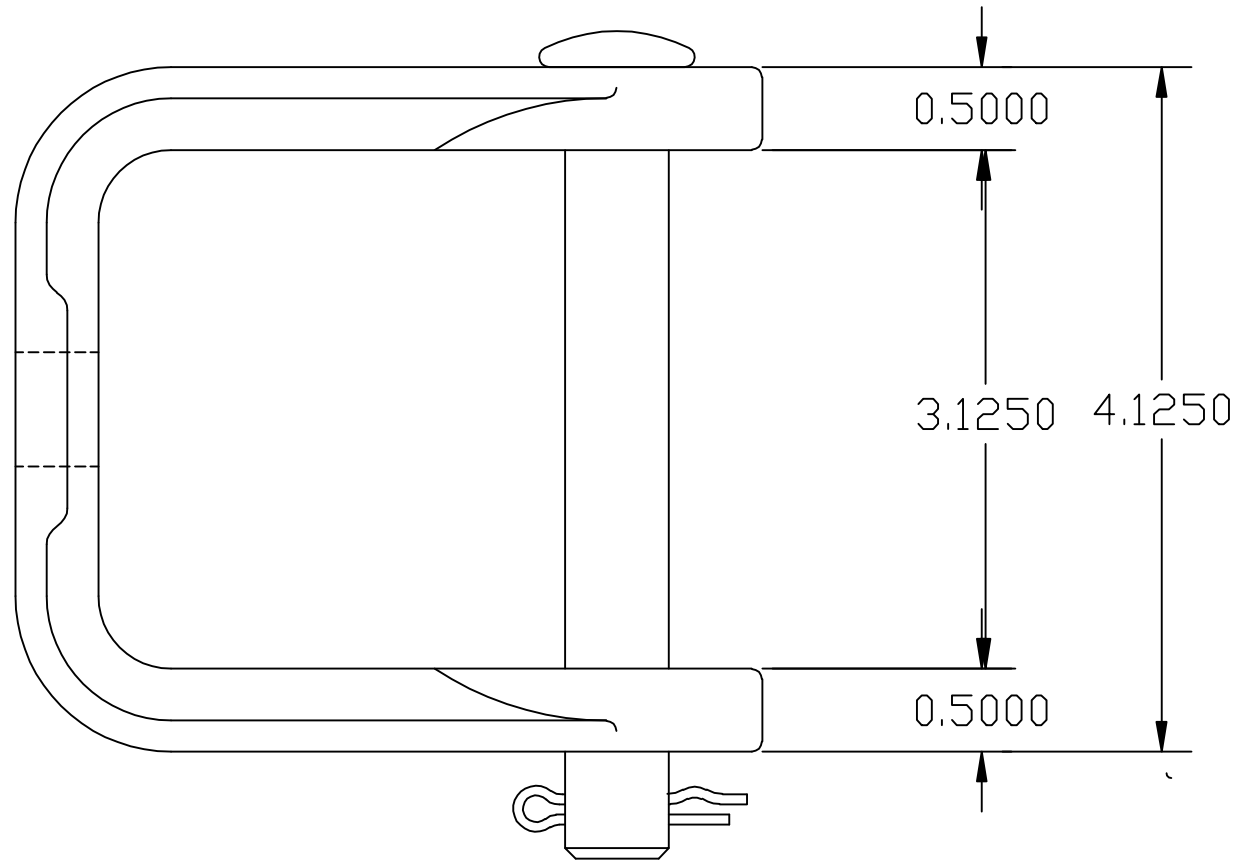

REVISIONS				
NO.	DATE	DESCRIPTION	BY	CKD

This information is confidential and is the property of Maclean Power Systems. It may not be made public or reproduced except that the Customer may make copies for use solely in installation, maintenance, and operation of products supplied by Maclean Power Systems.

MACLEAN POWER SYSTEMS A Maclean-fogg Company	
CCA-5-3.12 SECONDARY DEADEND CLEVIS	
DATE: 12-02-87	SCALE:
DWN. BY: EHJ	CKD. BY:
APR. BY:	NO. CEA-1879
R / 0	SH. 1 OF 1

ENG. REF.