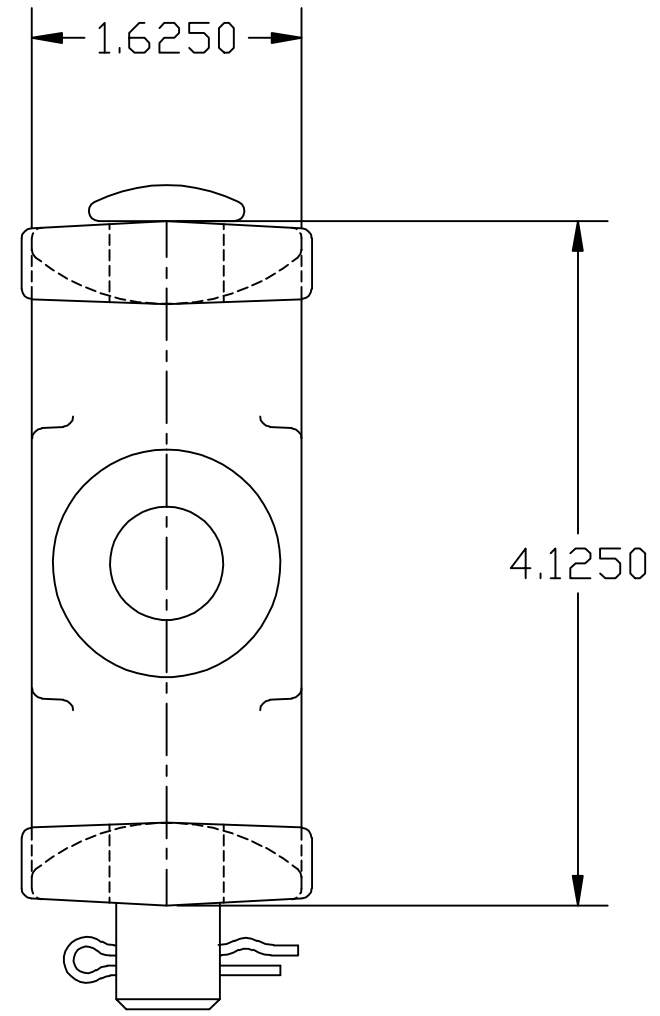

REVISIONS				
NO.	DATE	DESCRIPTION	BY	CKD

This information is confidential and is the property of Maclean Power Systems. It may not be made public or reproduced except that the Customer may make copies for use solely in installation, maintenance, and operation of products supplied by Maclean Power Systems.

MACLEAN POWER SYSTEMS A Maclean-fogg Company	
CCA-5-3.12 SECONDARY DEADEND CLEVIS	
DATE: 12-02-87	SCALE:
DWN. BY: EHJ	CKD. BY:
APR. BY:	NO. CEA-1879
R / 0	SH. 1 OF 1

ENG. REF.