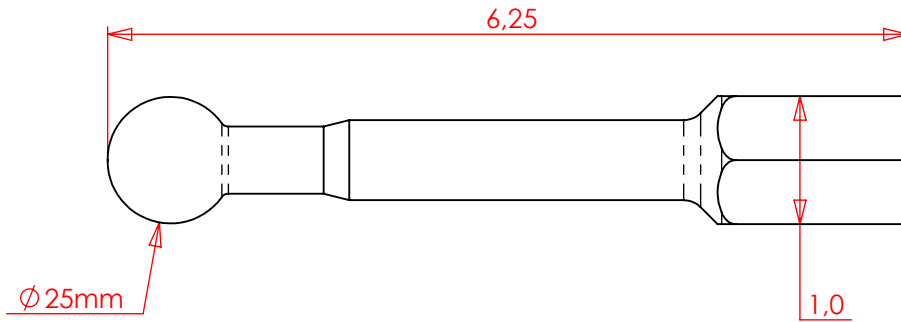

ITEM	DESCRIPTION	MATERIAL	QTY
1	LONG GROUND BALL STUD (25MM)	COPPER C110-ETP	1

No Pièce
F613706
Formal
A

No Dessin
HC-30036_E

225 Ford, Chateauguay (Qué.) Canada J6J 4Z2
Tel. (450) 698-0520 Fax: (450) 692-5670

DESCRIPTION
LONG GROUND BALL STUD
(25MM)

NUMÉRO DE PROJET

SAP:

PAGE

1 de 1

NUMÉRO DE PIÈCE

F613706

NUMÉRO DE PRODUIT:

HC-30036

NUMÉRO DE DESSIN:

HC-30036_E